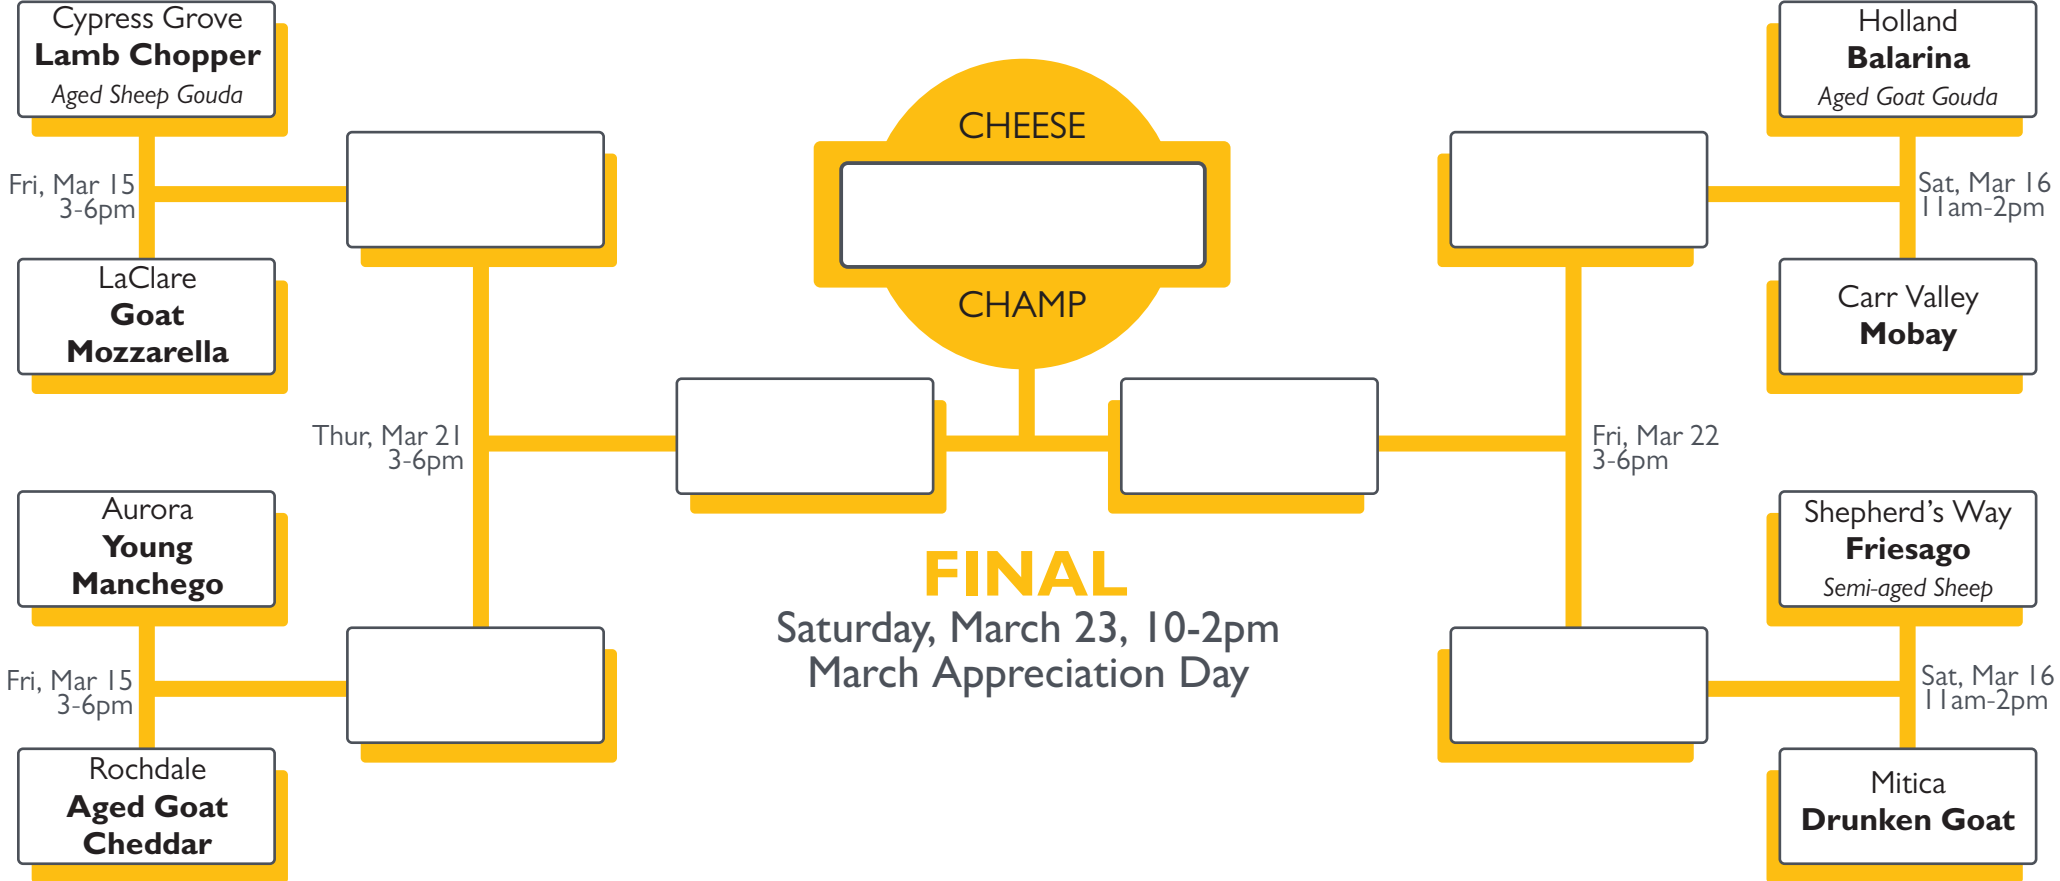

Name: _____

Phone: _____

Email: _____

Sign me up for emails so I'm the first to know what's happening at the co-op!

CHEESE MADNESS

20 24

Contest Details:

Guess the winning bracket and you could win a pound of the championship winning cheese!

Make sure to take a picture or make a copy of your bracket before entering tournament.

Stop in the co-op to sample and vote during the specified dates & times!

Turn in bracket by **Thursday, March 14!**

Let's get ready to crumble!

CHEESE 20 24 MADNESS

Bracket Directions

Step 1:

Look at each of the first eight match-ups and guess which cheese will be most popular among our shoppers. Continue selecting winners for each match-up, progressing through each round until you've guessed the championship cheese. Don't forget to fill in your name and contact information, so we can get in touch with the bracket winners!

Step 3:

Stop by the cheese department to sample cheeses in our Cheese Madness tournament. Try each cheese and vote for the one you like best at the specified days and times.

Step 2:

Drop off your completed bracket at our customer service desk or Cheese Department by **8 PM on March 14th**.