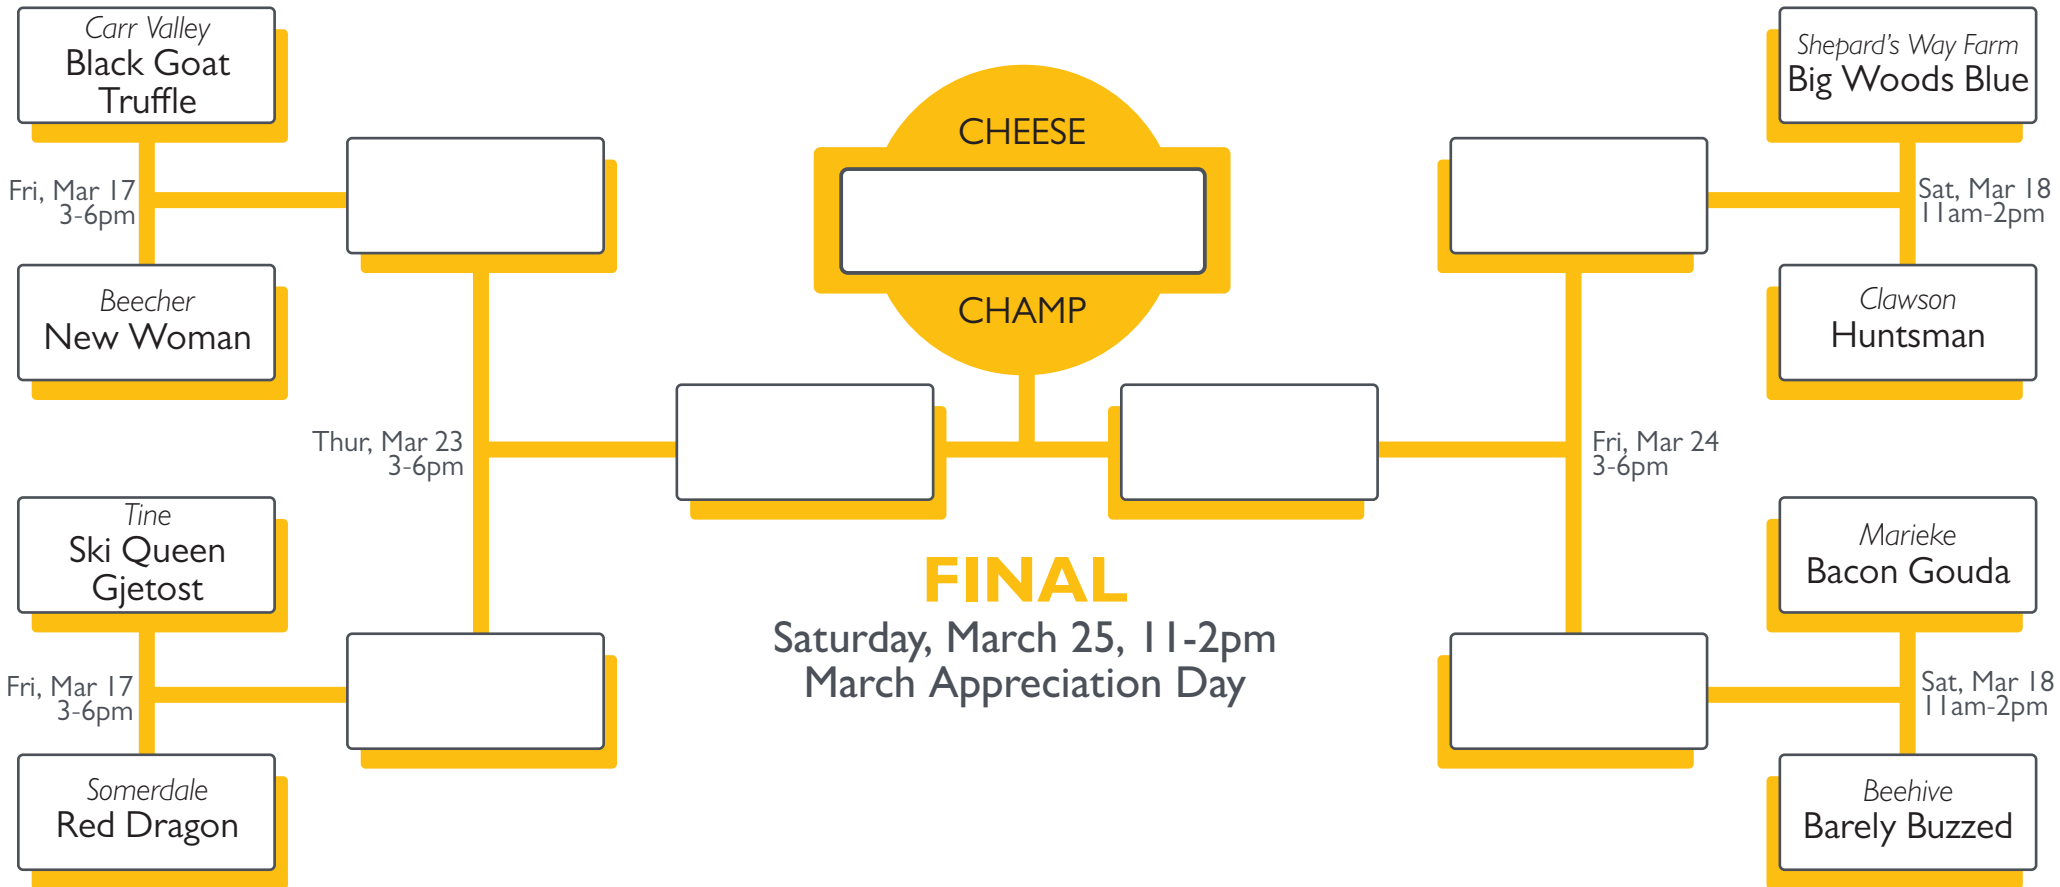

# CHEESE MADNESS

20 23

## Contest Details:

Guess the winning bracket and you could win a pound of the championship winning cheese!

Make sure to take a picture or make a copy of your bracket before entering tournament.

Stop in the co-op to sample and vote during the specified dates & times!

# CHEESE 20 23 MADNESS

### Step 1:

Look at each of the first eight match-ups and guess which cheese will be most popular among our shoppers. Continue selecting winners for each match-up, progressing through each round until you've guessed the championship cheese. Don't forget to fill in your name and contact information, so we can get in touch with the bracket winners!